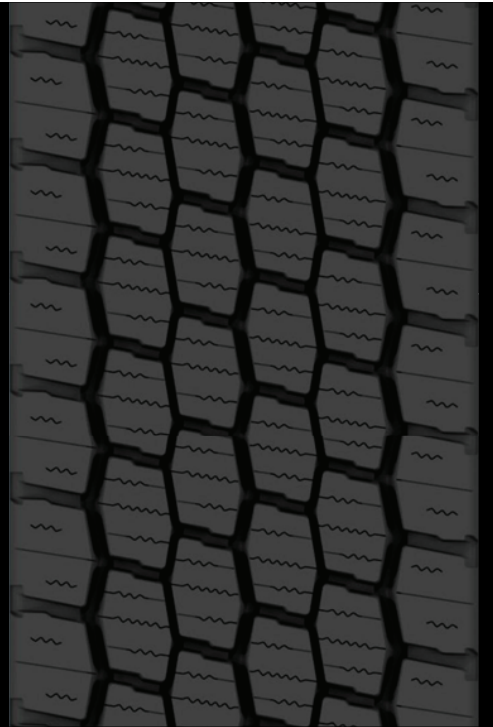

L10 DRIVE

A versatile drive-axle tread designed for long haul and regional transport, offering excellent traction and durability.

 mm	 mm
260	19
270	19
280	19

LONG HAUL

REGIONAL

ON/OFF

OFF ROAD

LIGHT TRUCK